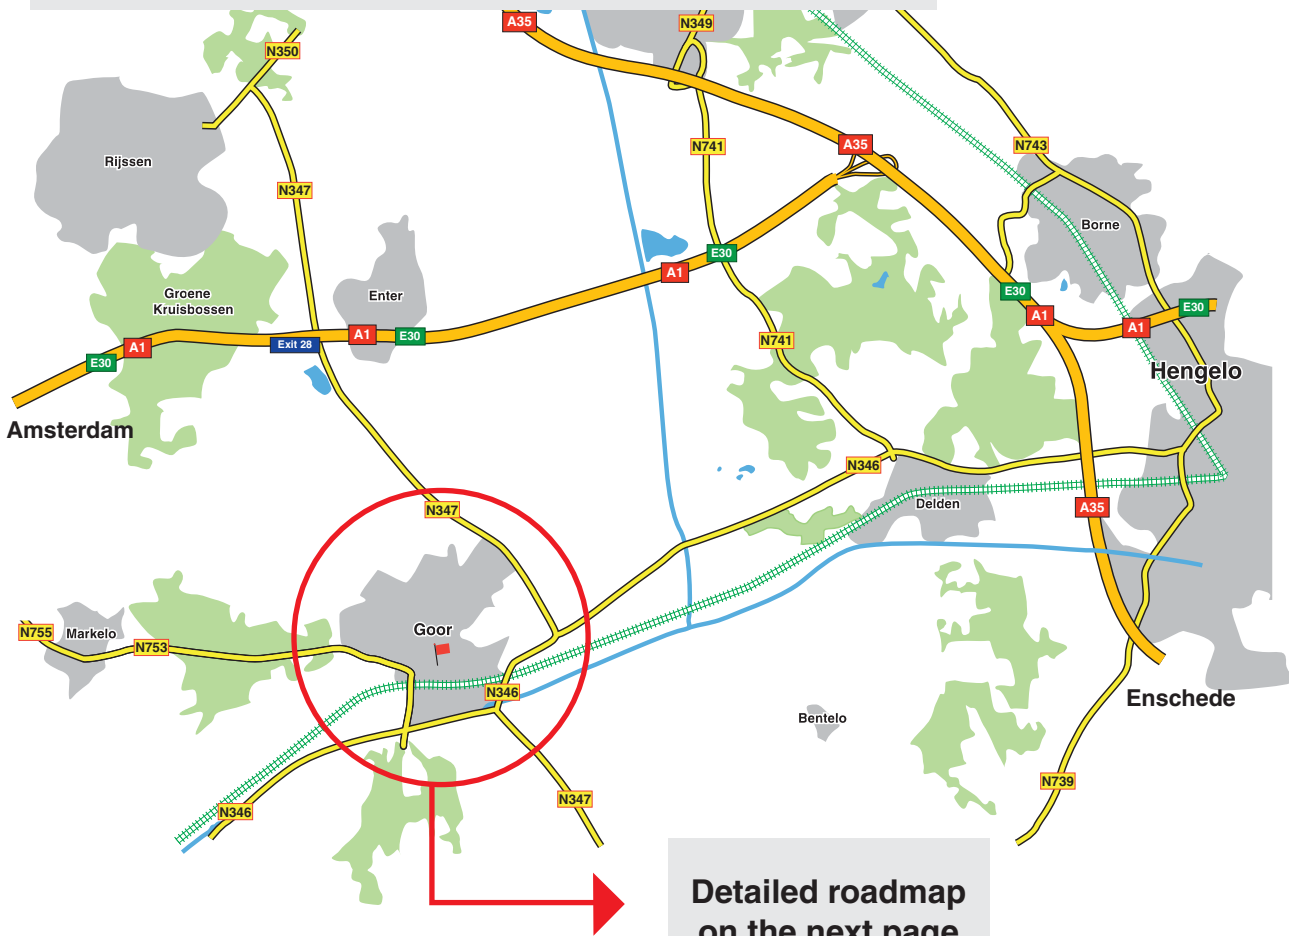

Coming from Amsterdam:

From the A1 driving in direction Hengelo, take exit 28 "Rijssen-Enter-Goor".
At the end of the exit right onto the N347 in the direction "Goor-Haaksbergen".
Take exit Goor.

Follow same route, which ends in T-junction. At T-junction turn right.
After approx. 500 mtr take left junction to Goor.
Go straight ahead at the roundabout. At T-junction turn left.
After approx. 100 mtr. turn right and again after approx. 100 mtr. you will
see entrance of Permess/multiSTiQ at your righthand side.

Detailed roadmap
on the next page

Coming from Enschede:

A35 to Amsterdam/ Hengelo, Exit Delden/ Goor All the way straight ahead
to Goor. In Goor: follow "Deldense straat" which leads to "Hengevelderstraat".
Follow "Hengevelderstraat" until AVIA Gas station and then turn left.
After approx. 100 mtr. turn right and again after approx. 100 mtr. you will
see entrance of multiSTiQ at your righthand side.